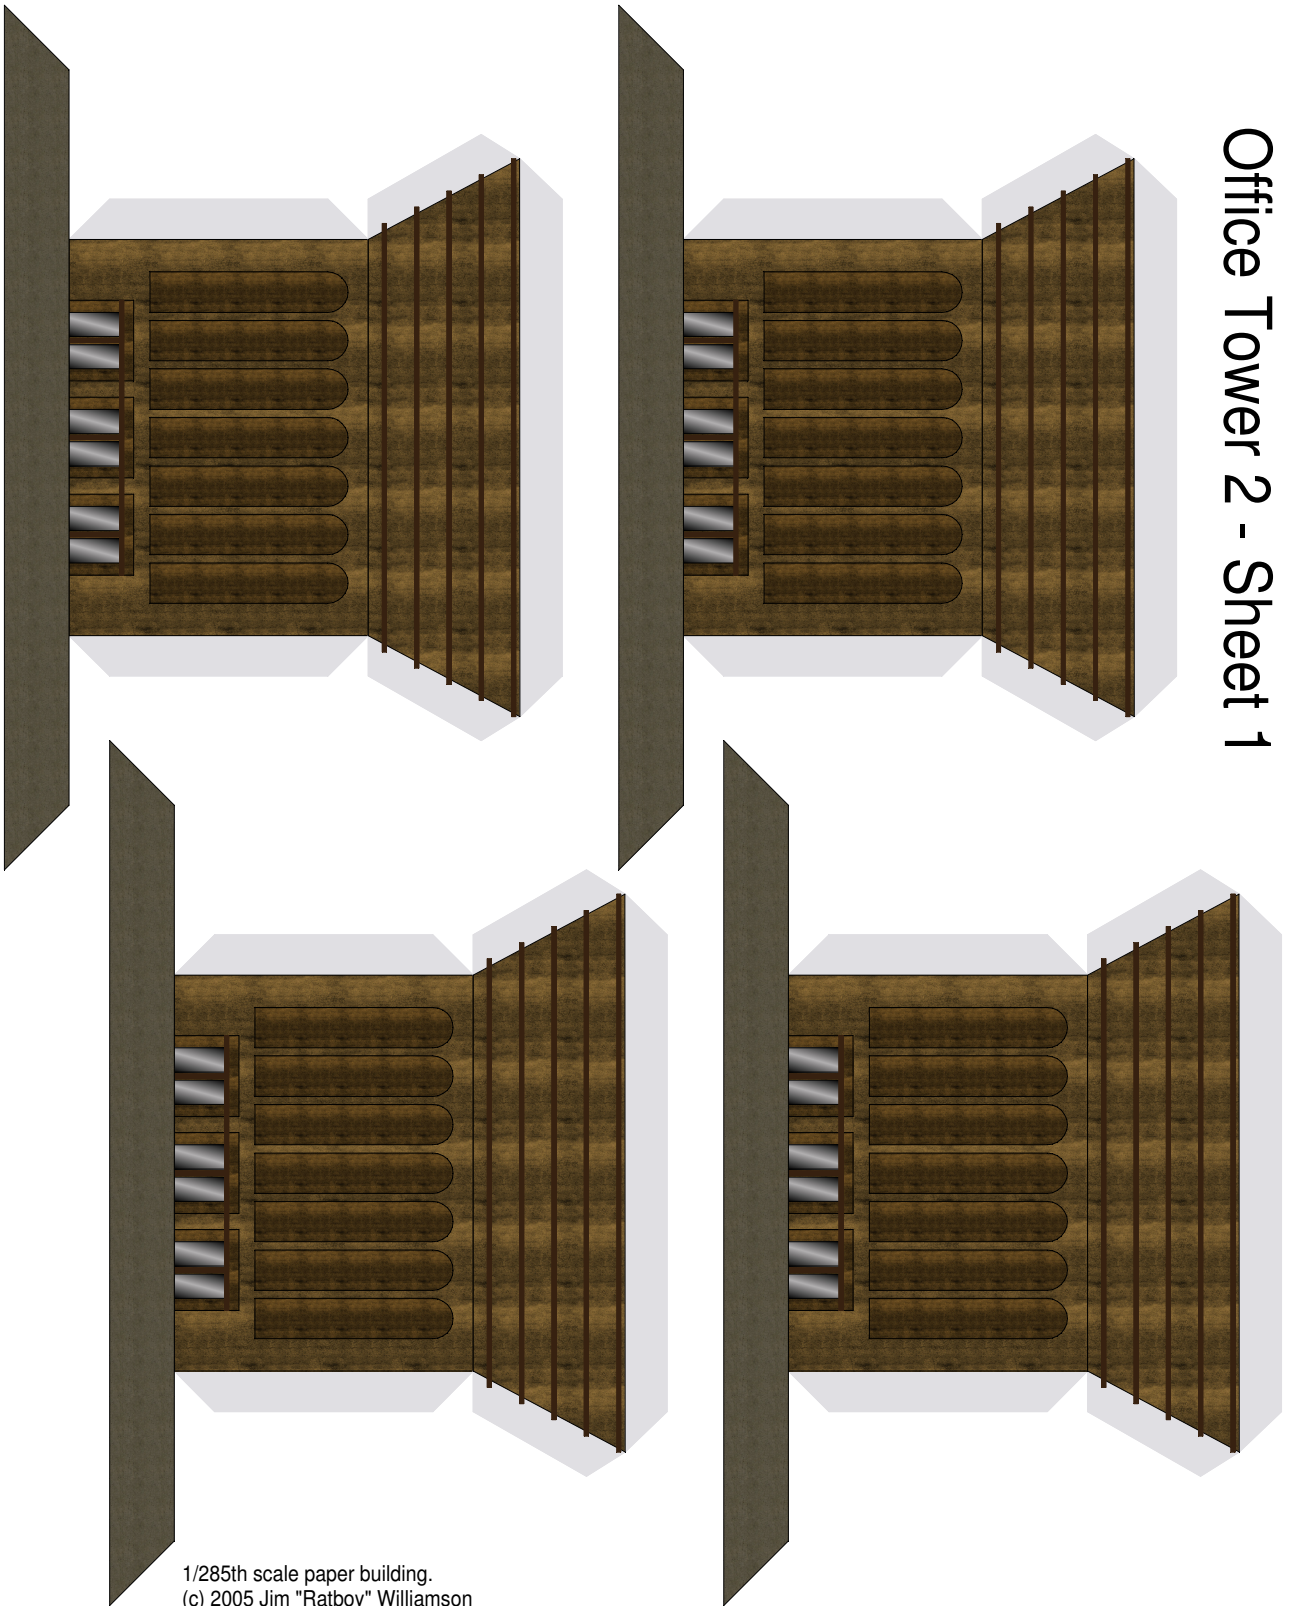

Office Tower 2 - Sheet 1

1/285th scale paper building.
(c) 2005 Jim "Ratboy" Williamson
<http://www.timewarpcomics.com/gamesite/btech>
Permission Granted to photocopy/print for personal use only.
Print on 110lb cardstock. Make sure "shrink oversize pages"
and "expand small pages" are NOT checked. Carefully cut
out around perimeter. Score grey flaps along building edges
and fold.